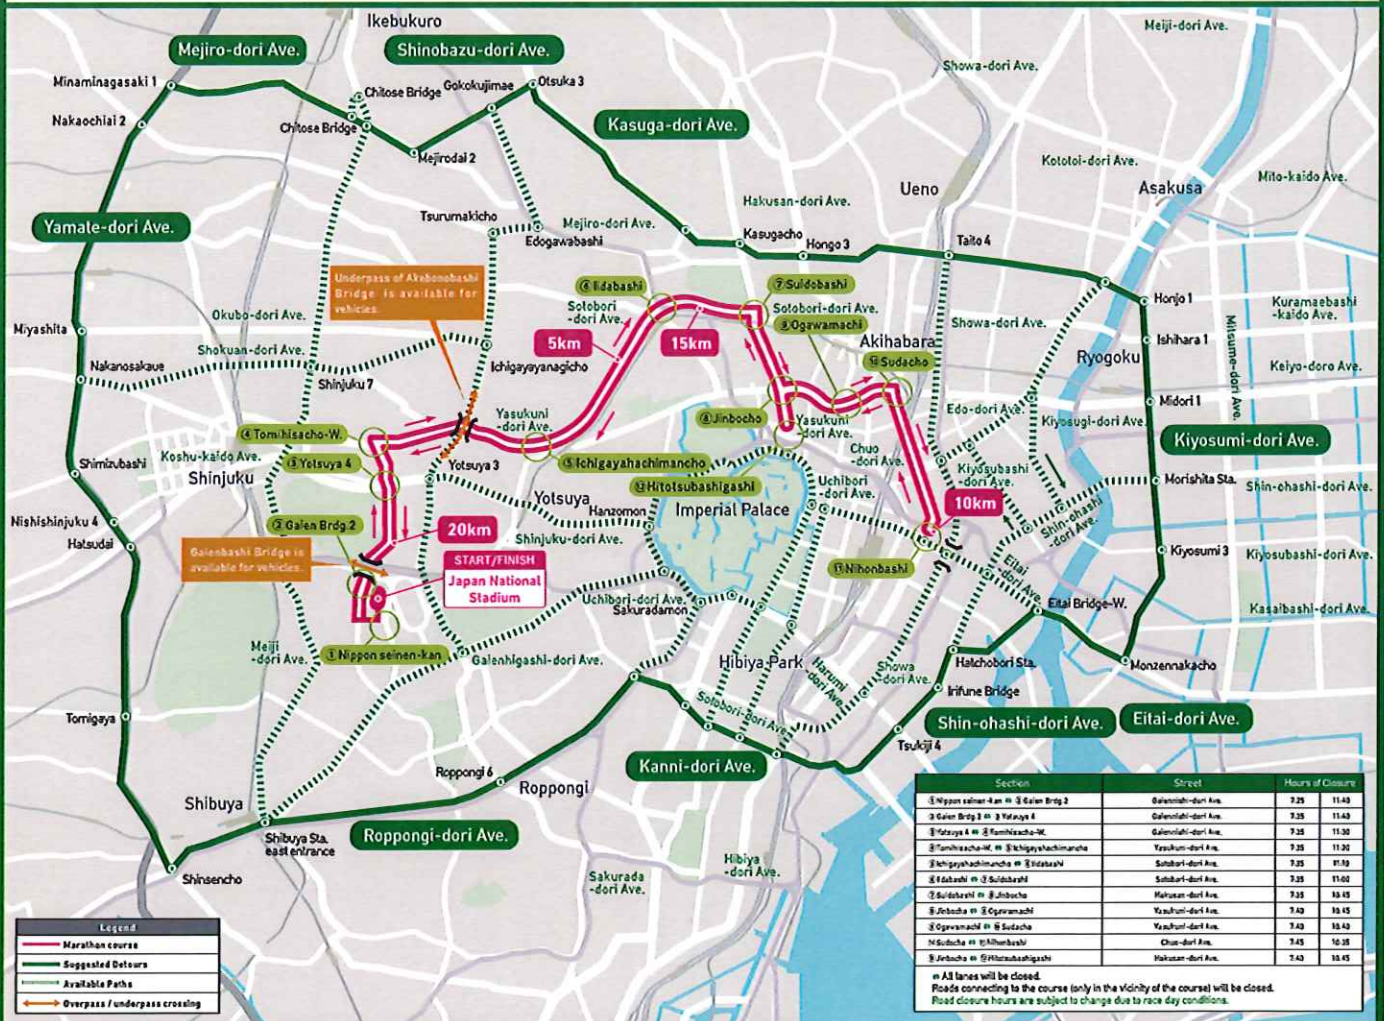

### 東京レガシーハーフマラソン2024に伴う 首都高速道路出入口規制一覧

首都高速道路		規制開始	規制解除
①	外苑 入口	首都高速 4号新宿線	下り 7:35 9:20
②	飯田橋 出口	首都高速 5号池袋線	上り 7:35 11:00
③	西神田 出口	首都高速 5号池袋線	下り 7:35 10:45

## Road Closures For TOKYO LEGACY HALF MARATHON 2024 (Sunday 20 October)

**Traffic congestion is expected around the marathon course. We encourage you to avoid driving. Your Cooperation is Greatly Appreciated.**

- ・ The roads around the course will be closed for a long period of time. Follow detour instructions from police officers or marathon staff on site.
- ・ Take the suggested detours and available paths or the Metropolitan Expressway with controlled access.
- ・ Crossing across the course will also be regulated for pedestrians, cyclists and electric kick scooters. Please use pedestrian overpasses or underpasses wherever possible.
- ・ Unauthorized use of drones on and around the course is prohibited under the Aviation Law.